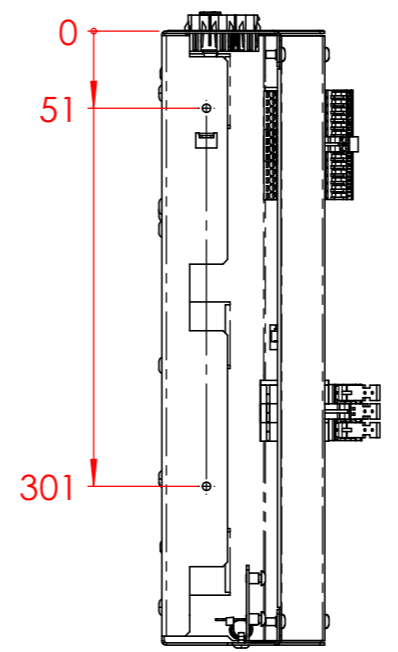

©2013 COMSYS AB Note: This document is the sole property of COMSYS AB and may not without the written consent be copied, transmitted or otherwise disclosed to any third part.

UNLESS OTHERWISE STATED, FOLLOWING STANDARDS APPLY: ISO 2768-1 (M), ISO 286-2 (H12)		Volume 920359.02 cm ³	View angle E	COMSYS
Reviewed by	Approved by	Mass 5641.86 g	Sheet 1(1)	
Title CM CAB Customer Drawing		Size / Scale A3 / 1:5	Drawing / Article NO. 102445	Rev R0