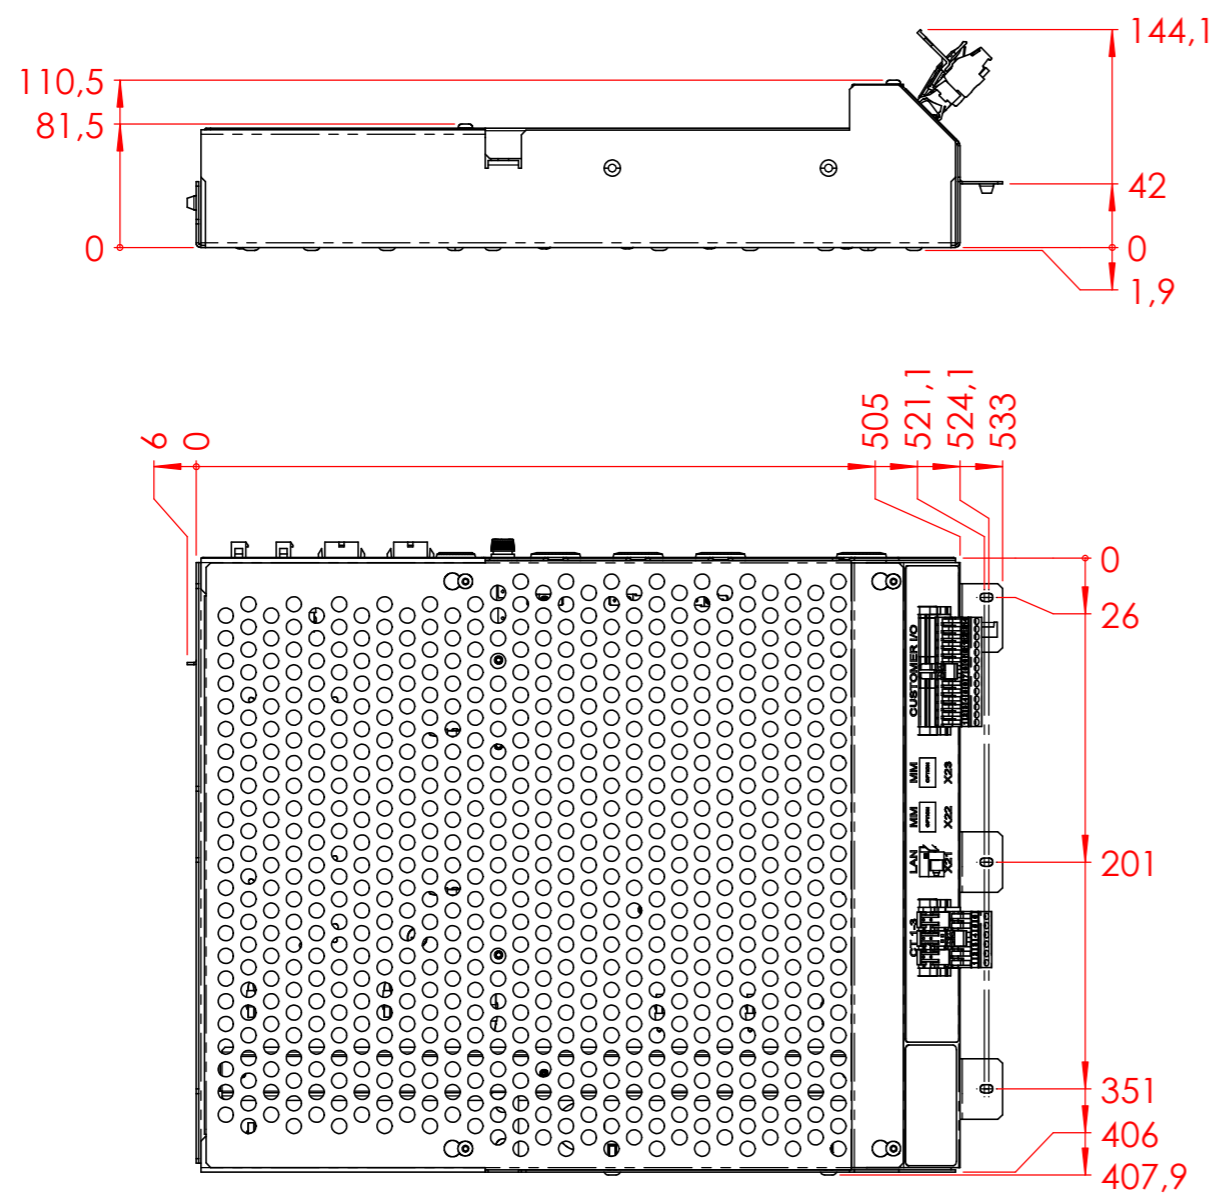

©2013 COMSYS AB Note: This document is the sole property of COMSYS AB and may not without the written consent be copied, transmitted or otherwise disclosed to any third part.

UNLESS OTHERWISE STATED, FOLLOWING STANDARDS APPLY: ISO 2768-1 (M), ISO 286-2 (H12)		Volume 920359.02 cm ³	View angle E	COMSYS
Reviewed by	Approved by	Mass 5641.86 g	Sheet 1(1)	
Title CM CAB Customer Drawing		Size / Scale A3 / 1:5	Drawing / Article NO. 102445	Rev R0